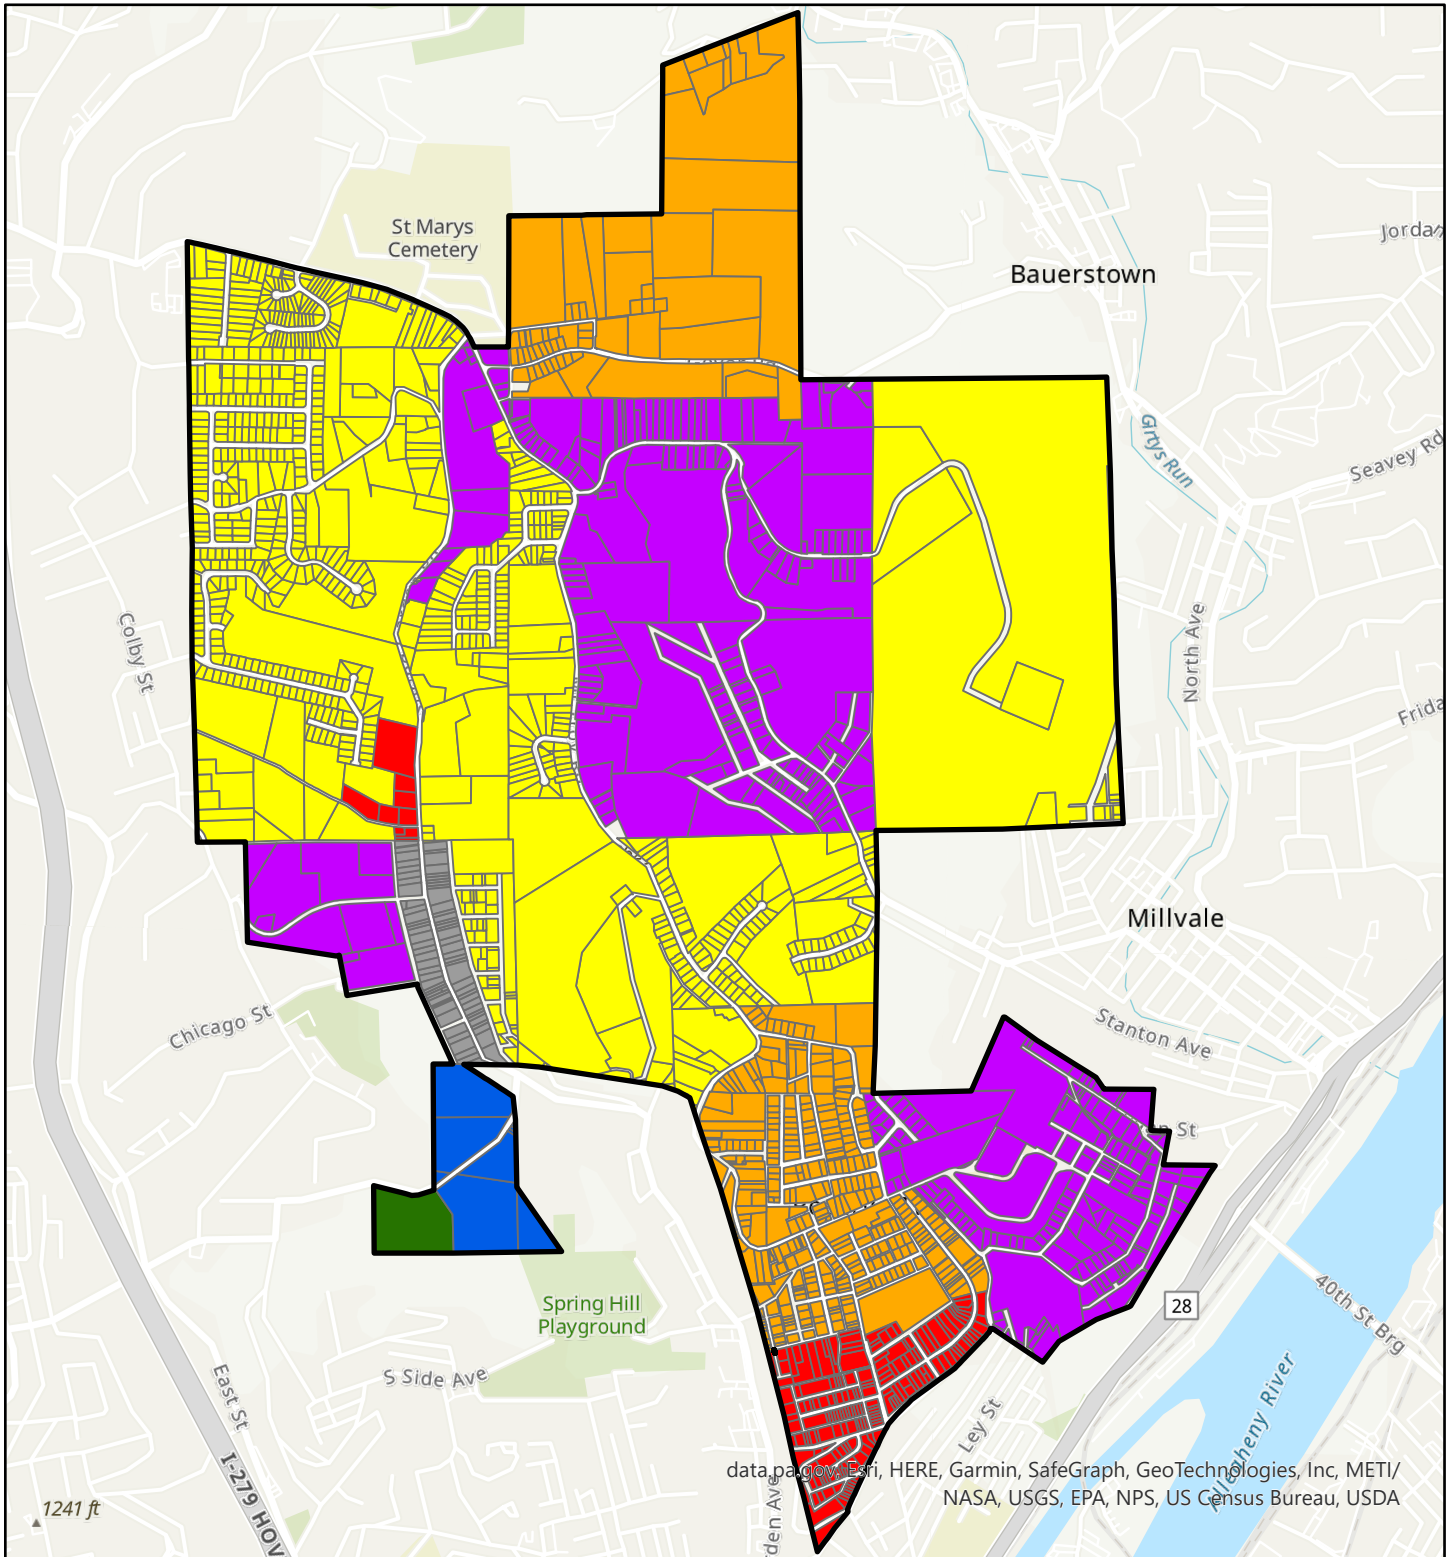

# RESERVE TOWNSHIP

RESERVE TOWNSHIP ZONING MAP

- |  |   |   |
|--|---|---|
|  C-1 |  R-1 |  R-4 |
|  C-2 |  R-2 |   |
|  L-1 |  R-3 |   |

0 0.23 0.45 Miles